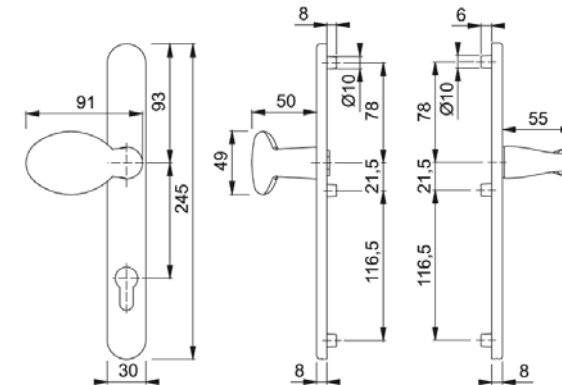

NEW YORK
76G/3346/1810

(149/ 3)