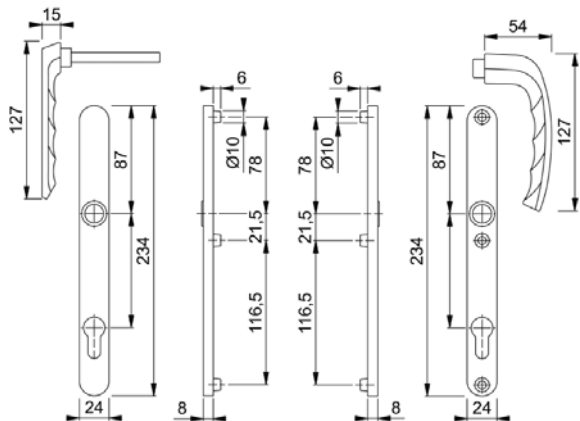

SOUPRAVY PRO PROFILOVÉ DVEŘE - NÁKRESY

Hliník

Nerez

Mosaz

Plast

NEW YORK
099KH/303N/1810

(149/ 1)