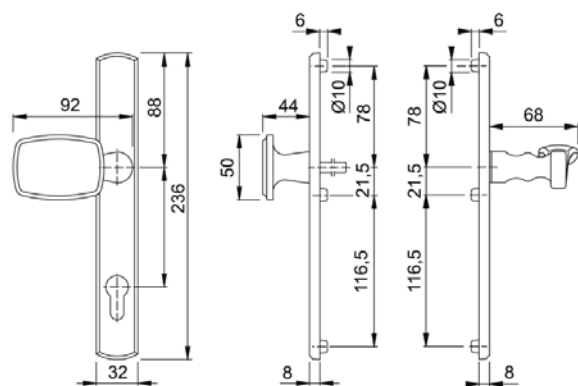

Hliník

Nerez

Mosaz

Plast

MARSEILLE (148/ 1)
1138/30P/30PS

MARSEILLE (148/ 2)
E1138Z/30P/30PS

MÜNCHEN (148/ 3)
M112SH/387N

MÜNCHEN (148/ 4)
M52G/387N/112SH