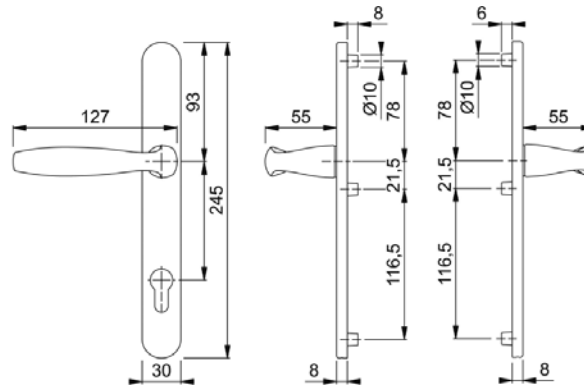

NEW YORK
1810/3346

(149/ 2)