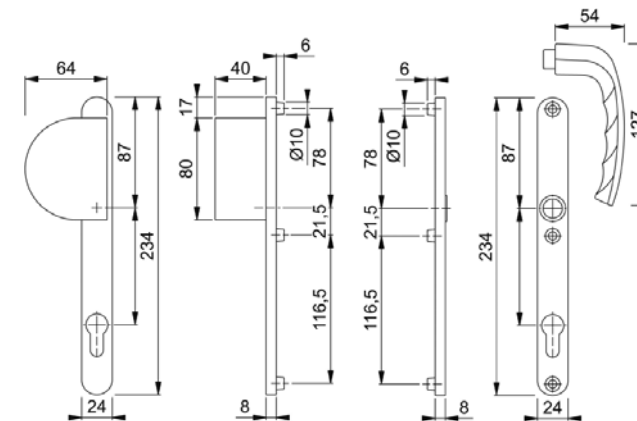

Hliník

Nerez

Mosaz

Plast

MARSEILLE (148/ 1)
1138/30P/30PS

MARSEILLE (148/ 2)
E1138Z/30P/30PS

MÜNCHEN (148/ 3)
M112SH/387N

MÜNCHEN (148/ 4)
M52G/387N/112SH